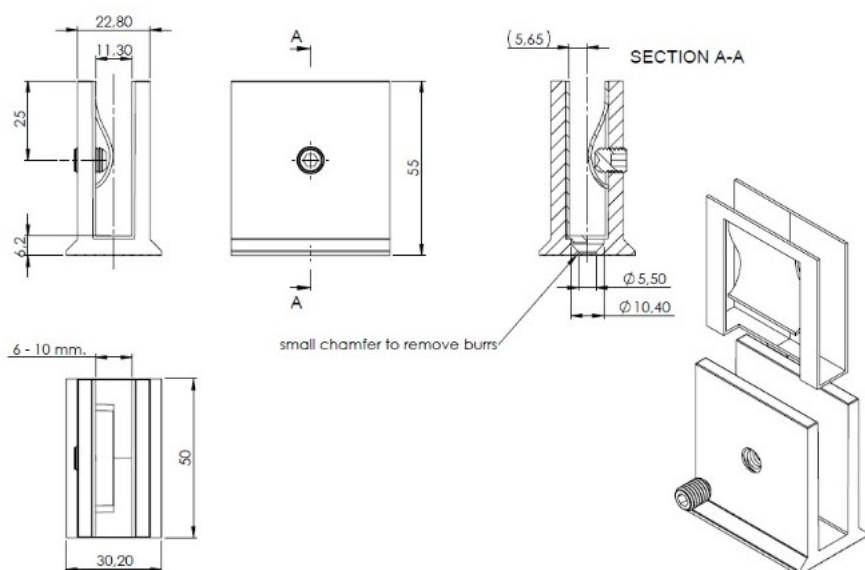

PRODUCT SHEET

Description:

Glass Clamp "Kos", Polished Brass, Floor/Glass, 55x50x30mm, 6-10mm Glass Thickness, No Cutting, Brass Material

Item number:

15.23.780-8

Units	Box	Carton	HS Code	Barcode
Pcs.	1	50	8302419000	 5704866512862